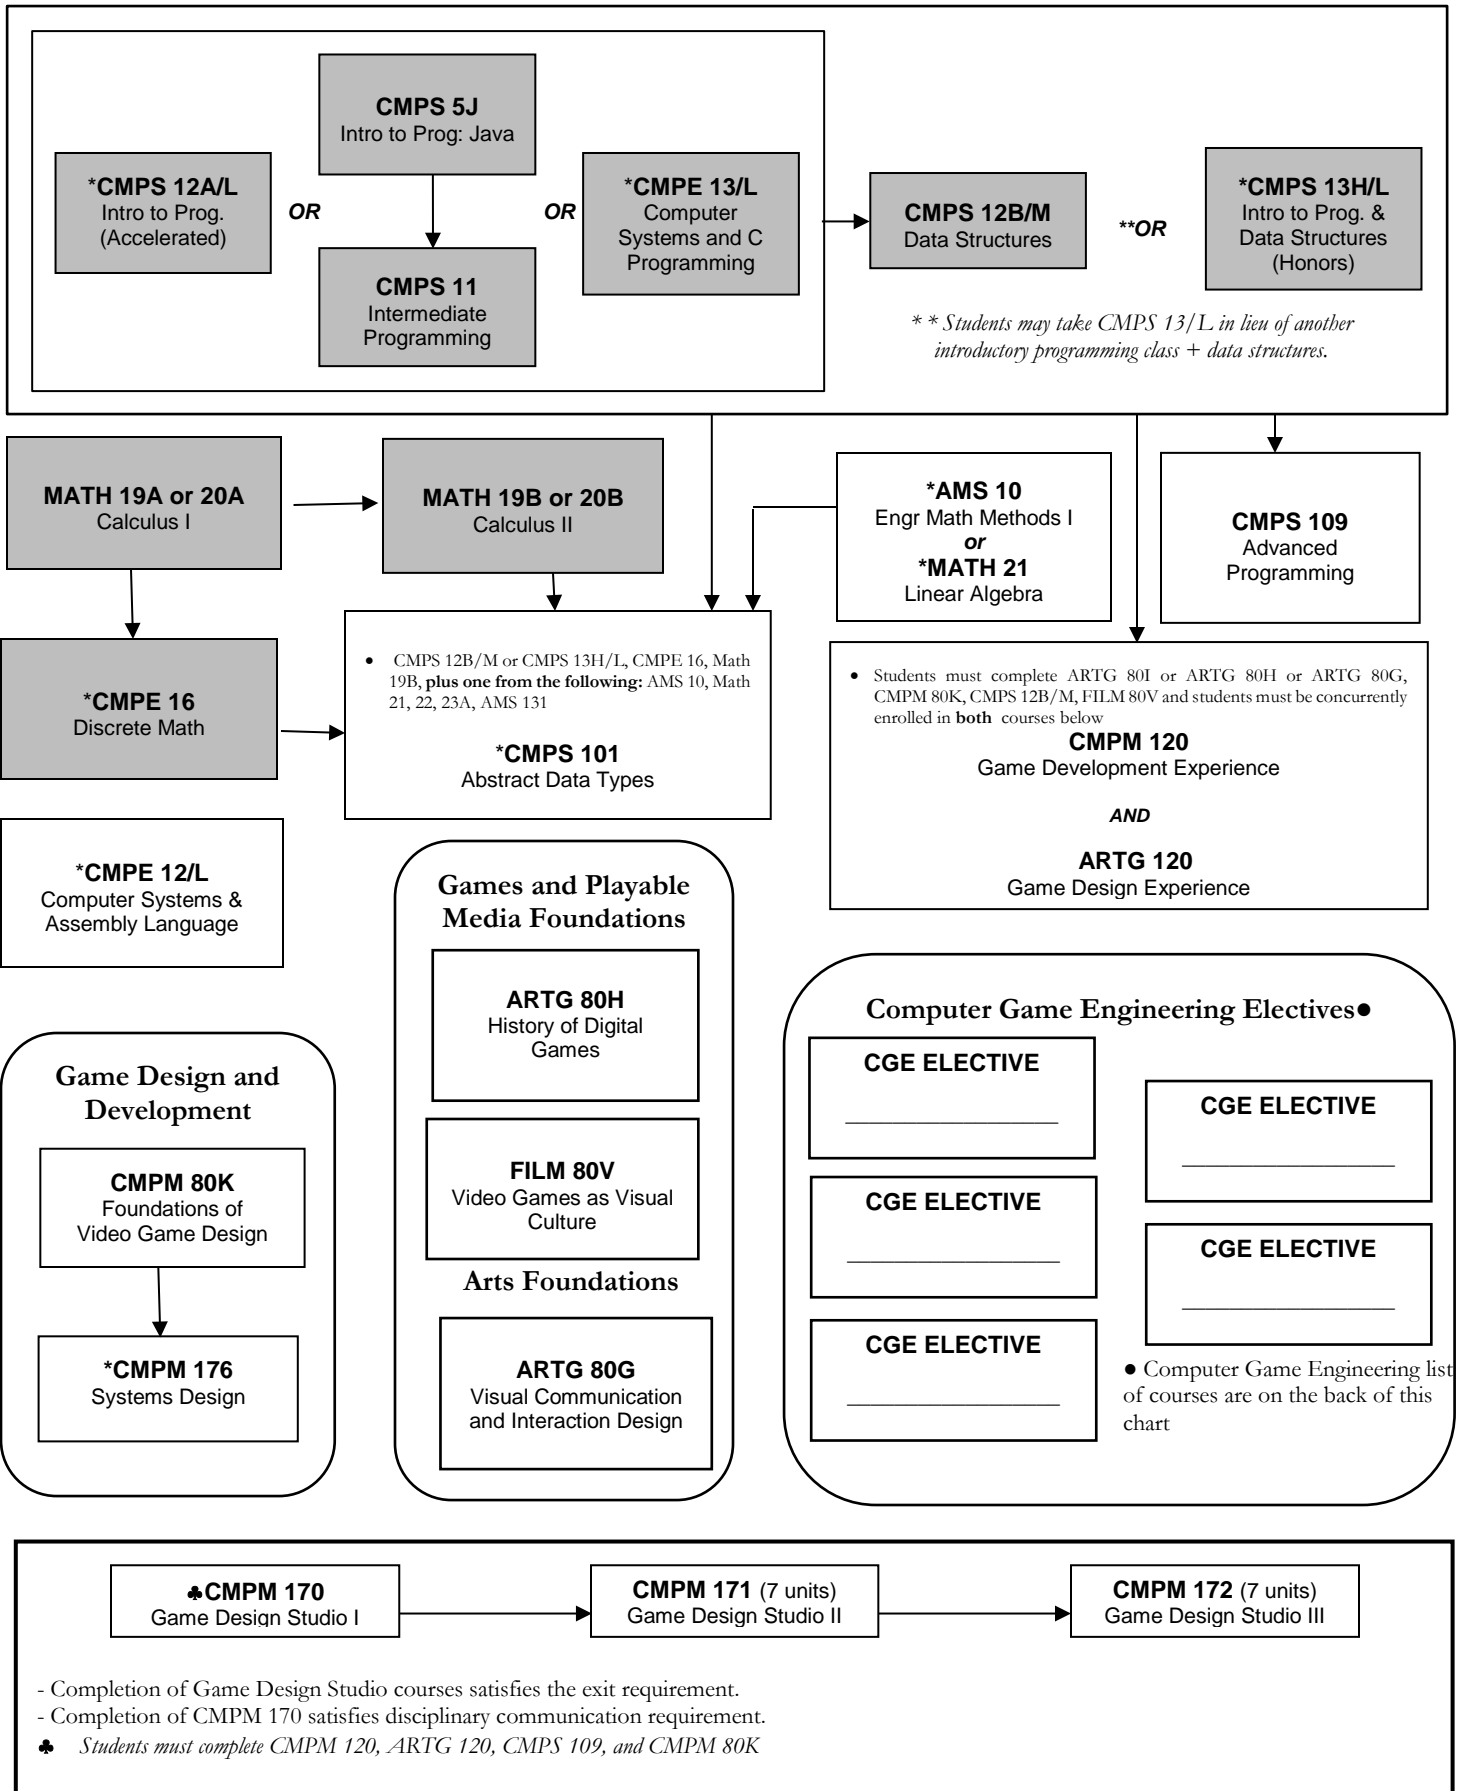

# Computer Game Design B.S. Degree 2018-19 Curriculum Chart

**Notes:**

\* Check catalog/SOE course descriptions for additional prerequisites.

- Notes:**
- All students admitted to a School of Engineering major, or seeking admission to a major, must take all courses required for that major for a letter grade.
  - Courses in which you receive a grade of C-, D+, D, or D- earn credit toward graduation, but cannot be used to satisfy a major requirement or a general education requirement, and cannot satisfy a prerequisite for another course.
  - The School of Engineering has different major declaration deadlines than the UCSC Academic/Administrative calendar. Our deadlines and process can be found on: <https://undergrad.soe.ucsc.edu/declare-your-major>
  - Shaded boxes represent foundation courses. Major qualification requirements for this major can be found at: <https://undergrad.soe.ucsc.edu/bsoe-major-qualification-requirements>