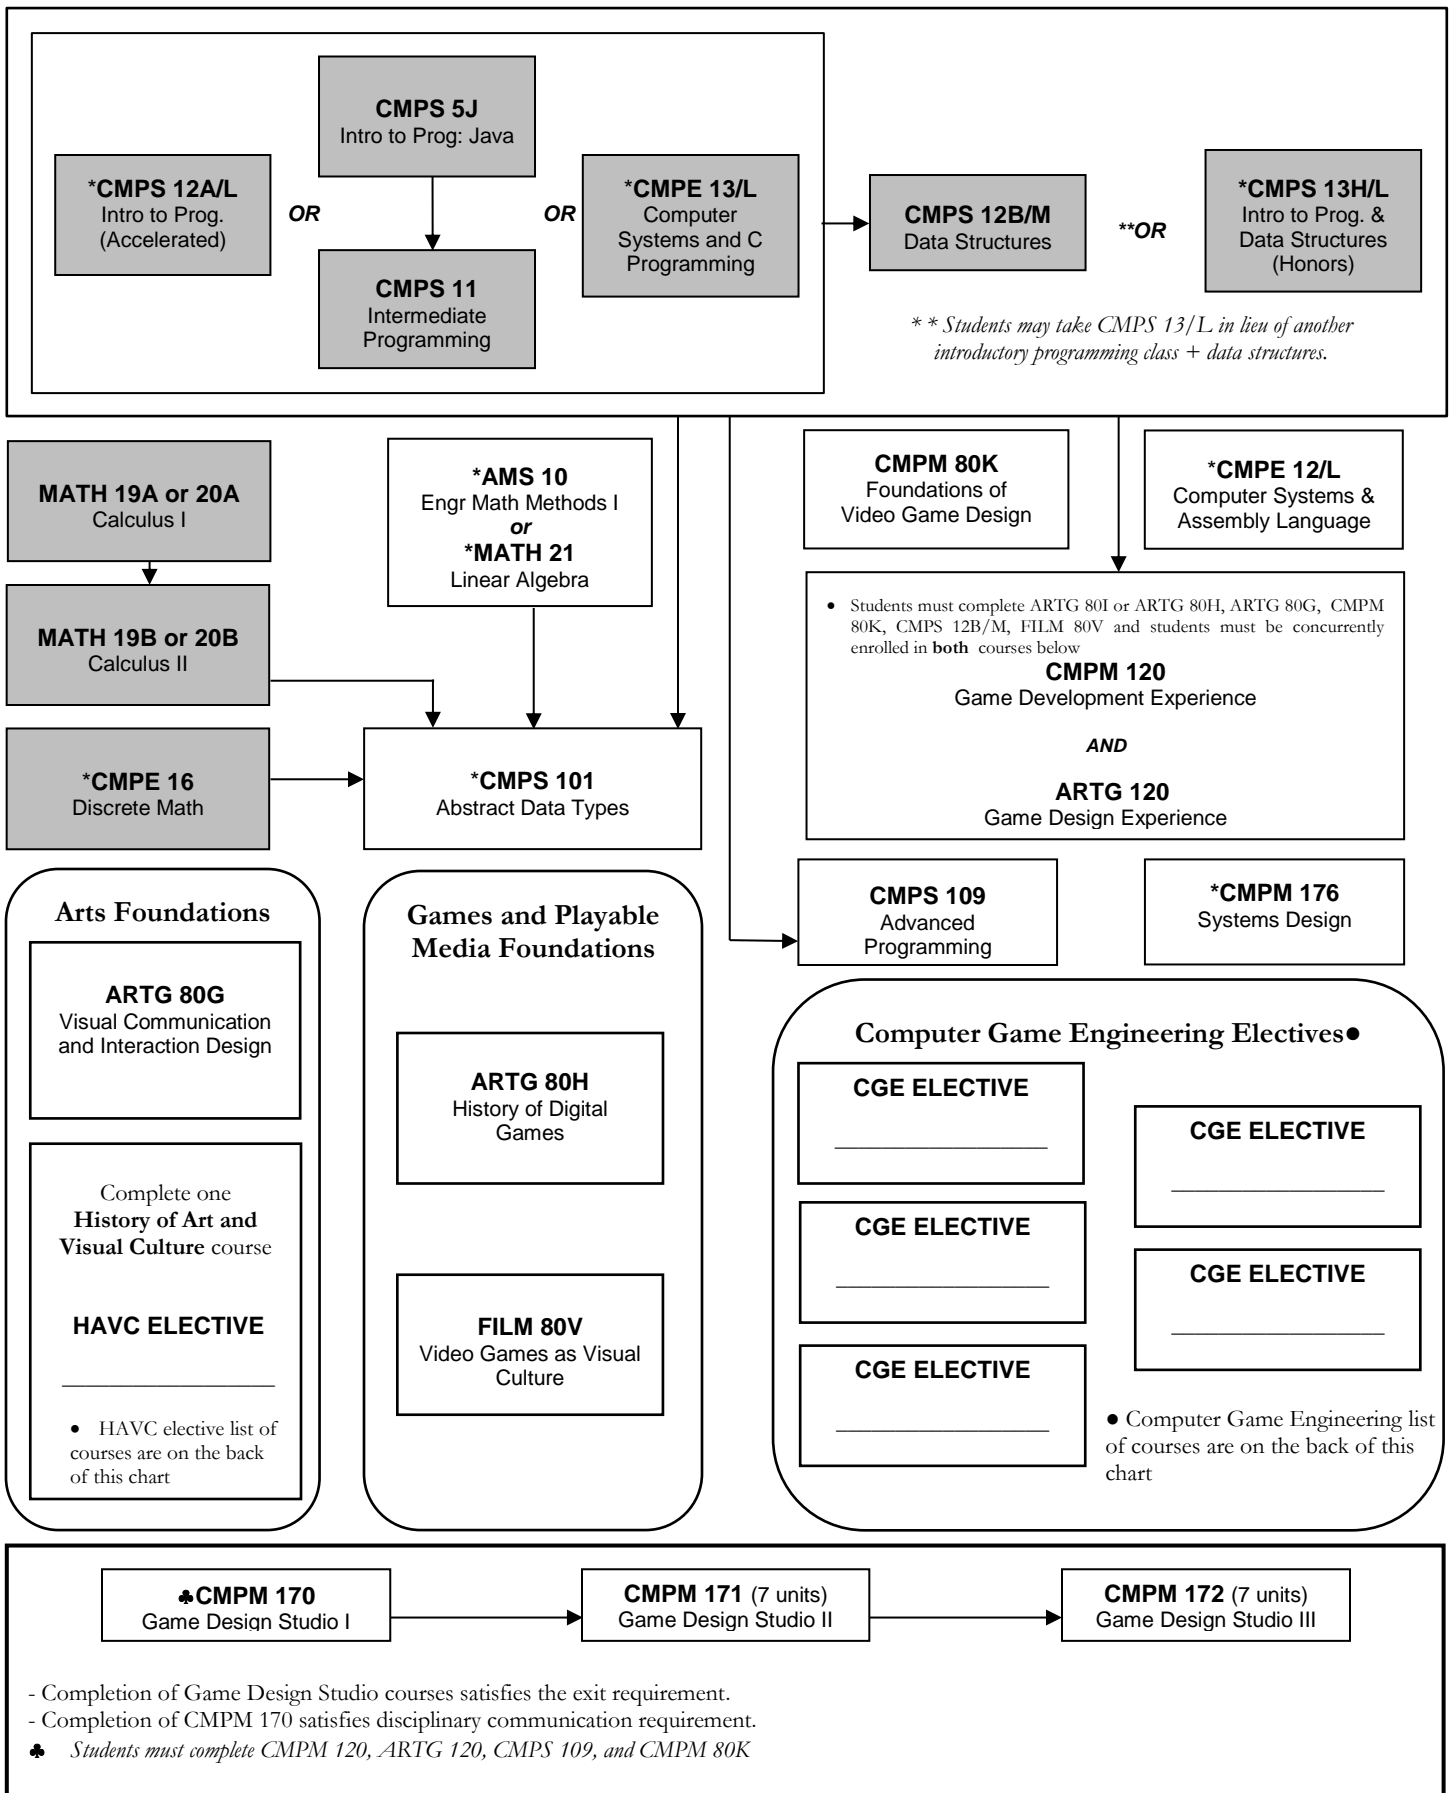

# Computer Game Design B.S. Degree 2017-18 Curriculum Chart

**Notes:**

\* Check catalog/SOE course descriptions for additional prerequisites.

# Computer Game Design B.S. Degree 2017-18 Curriculum Chart

Fall _____	Winter _____	Spring _____	Summer _____

Fall _____	Winter _____	Spring _____	Summer _____

Fall _____	Winter _____	Spring _____	Summer _____

HAVC Electives	
HAVC 30	HAVC 141C
HAVC 41	HAVC 141E
HAVC 43	HAVC 141F
HAVC 44	HAVC 141H
HAVC 45	HAVC 141I
HAVC 46	HAVC 141J
HAVC 49	HAVC 141K
HAVC 118	HAVC 141N
HAVC 124E	HAVC 141O
HAVC 135B	HAVC 142
HAVC 135H	HAVC 143B
HAVC 140A	HAVC 143C
HAVC 140C	HAVC 143E
HAVC 140D	HAVC 143G
HAVC 140P	
HAVC 141A	
HAVC 141B	

### Notes:

- All students admitted to a School of Engineering major, or seeking admission to a major, must take all courses required for that major for a letter grade.
- Courses in which you receive a grade of C-, D+, D, or D- earn credit toward graduation, but cannot be used to satisfy a major requirement or a general education requirement, and cannot satisfy a prerequisite for another course.
- The School of Engineering has different major declaration deadlines than the UCSC Academic/Administrative calendar. Our deadlines and process can be found on: <http://ua.soe.ucsc.edu/declare>
- Shaded boxes represent foundation courses. Major qualification requirements for this major can be found at: <https://ua.soe.ucsc.edu/major-qualification>